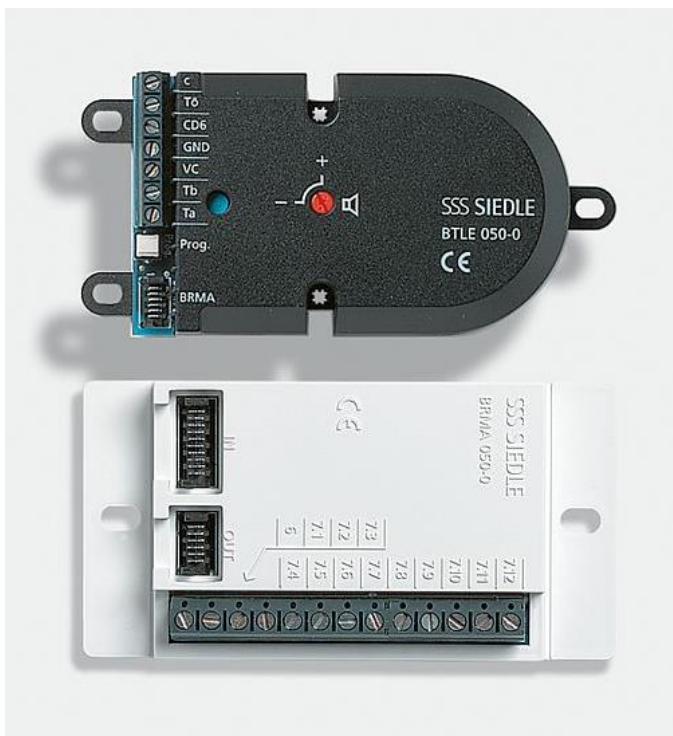

Custom-fit Door Loudspeaker (BTLE 050-03)

Product Details

Bus custom-fit door loudspeaker for Siedle In-Home bus for on-site intercom compartments, door constructions, letterboxes etc.

Incl. bus call button matrix BRMA 050-01 for direct connection of 12 of the customer's own on site call buttons.

Volume controller for loudspeaker, integrated video control, potential-free working contact for the door release. DR contact can be controlled via the bus line without supplementary wiring. Universal fastening possibilities, when using with louvre ZJ 051-... can be screwed on directly.

Specifications:

Dimensions (W x H x D)	4.9" x 2.4" x 1.2"
Housing Dimensions (W x H x D)	3.9" x 2.4" x 1.2"