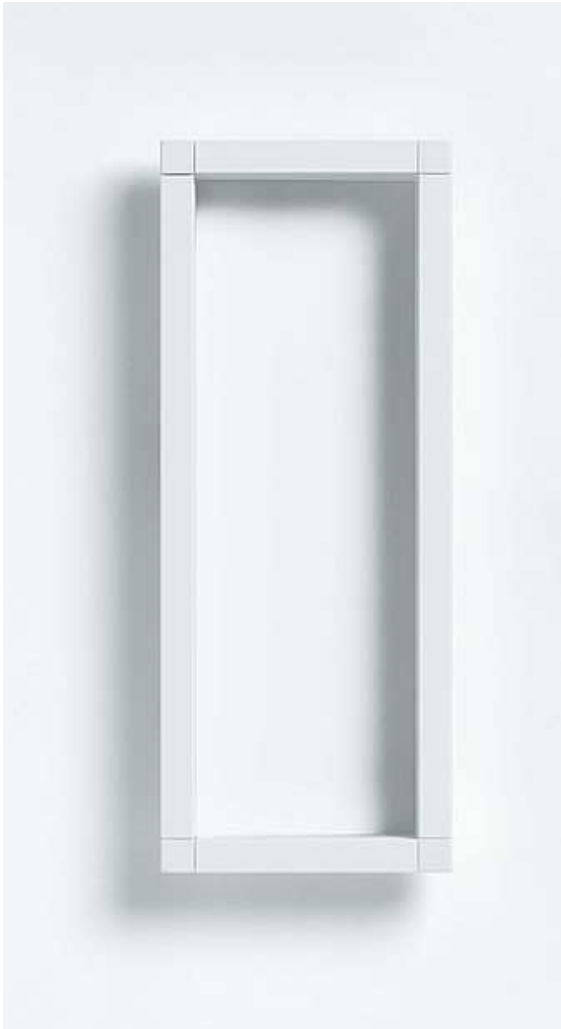

Combination Frame (KR 611-...)

Product Details

Combination frames made of extruded aluminum profile with a complete paintwork finish (KR 611-2/1-0.. only in polycarbonate).

The combination frames surround the modules and cover the plastic groove. A surrounding special profile seal prevents the penetration of water.

Specifications:

Part Number	Vario Modules	Dimensions (W x H x D)	Weight (ounces)
KR 611-1/1-0	1 x 1	5.1" x 6.3" x .6"	10
KR 611-2/1-0	2 x 1	5.1" x 9.1" x .6"	6
KR 611-3/1-0	3 x 1	5.1" x 13" x .6"	15
KR 611-4/1-0	4 x 1	5.1" X 16.9" x .6"	22
KR 611-2/2-0	2 x 2	9.1" x 9.1" x .6"	17
KR 611-3/2-0	3 x 2	9.1 x 13 x .6	20
KR 611-4/2-0	4 x 2	9.1" x 16.9" x .6"	27
KR 611-6/2-0	6 x 2	9.1" x 25.8" x .6"	39
KR 611-3/3-0	3 x 3	13" x 13" x .6"	22
KR 611-4/3-0	4 x 3	13" x 16.9" x .6"	33
KR 611-5/4-0	5 x 4	13" x 20.9" x .6"	47
KR 611-6/3-0	6 x 3	13" x 24.8" x .6"	49
KR 611-4/4-0	4 x 4	16.9" x 16.9" x .6"	39