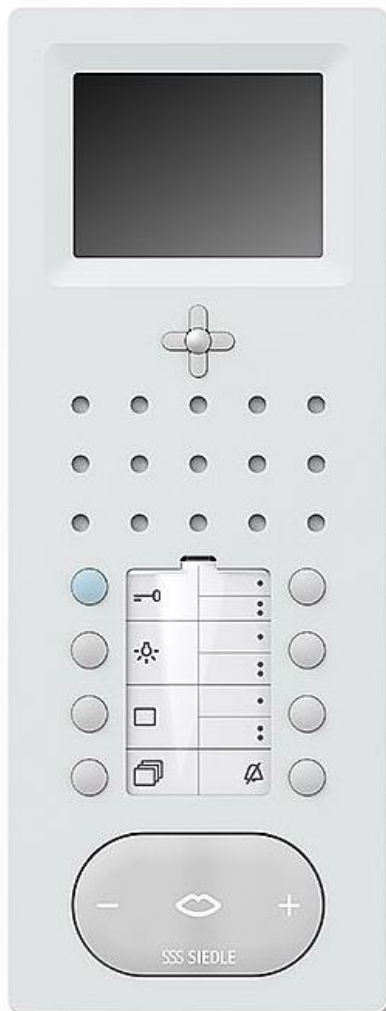

Deluxe Handsfree Video Master (BFCV 850-02)

Product Details:

Comfort handsfree video master intercom with color monitor 8.8 cm for the Siedle In-Home bus, made of high-grade plastic.

With the functions calling, speech, vision, door release, light, story call/switching and control functions and internal communication Performance features: