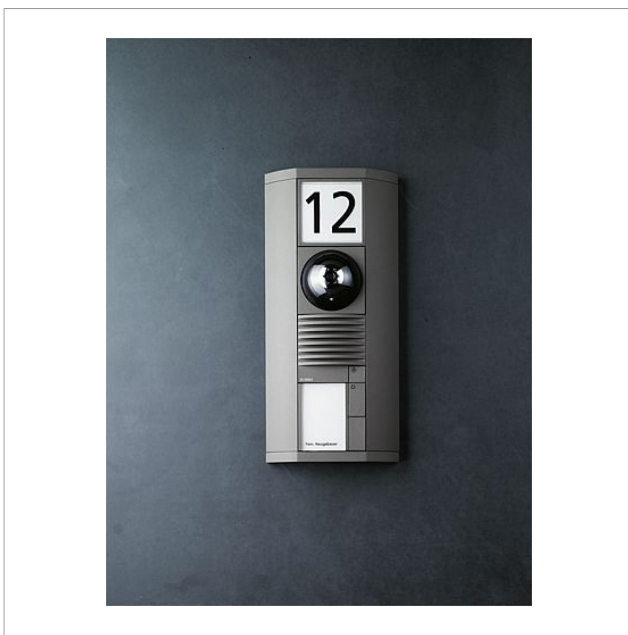

Adapter plate  
APC 611-0

Page 1

## Product description

Adapter plate made of stainless steel, for mounting on a flush-mount housing "size C" of the former TL 111 series standard door loudspeaker. For retaining communication display KSA 604-0 or KSA 605-0 complete with mounting accessories.

## Specifications

Dimensions (mm) W x H x D: 170 x 338 x 2

## Article information

Article designation	Article description	Colour/Material	Article no.
APC 611-0	Adapter plate	Aluminium	034432

Adapter plate  
APC 611-0

Page 2

Adapter plate  
APC 611-0

Page 3

---

APC 611-0 Adapter plate size C