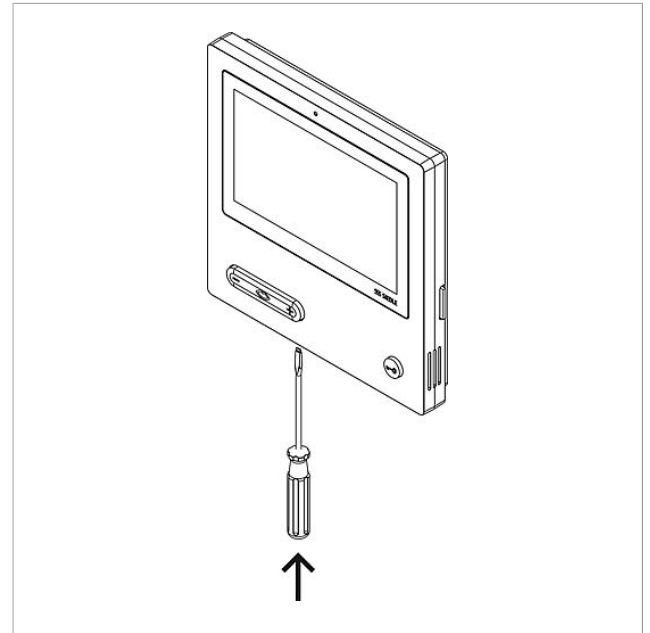

Access video panel
AVP 870-0

Page 3

Accessories

Article designation	Article description	Colour/Material	Article no.
AZTVP 870-0 E	Access table-top accessory	Stainless steel	048794
AZTVP 870-0 S	Access table-top accessory	Black	048795
AZTVP 870-0 W	Access table-top accessory	White	048796

Access video panel
AVP 870-0

Page 4

Access video panel
AVP 870-0

Page 8

AVP 870-0 Access video panel	Product information	1,5 MB	Download
AVP 870-0 Access video panel	Manual	6,0 MB	Download
Siedle Access Issue 2013	System manual	2,4 MB	Download
AVP 870-0, AZIO 870-0 Access Video Panel	Declaration of Conformity	361 kB	Download
AZTVP 870-0 Access table-top accessory	Product information	1,4 MB	Download