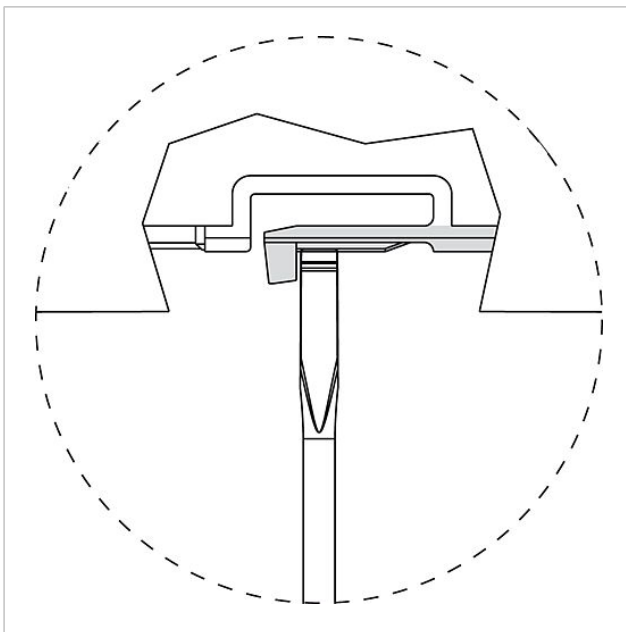

Product description

Access video panel with touchscreen 17.8 cm for the Access system, made of high-grade plastic. The panel is a system product with a low-profile surface-mount housing for wall and table-top mounting. It provides ergonomically designed intuitive user prompting with gesture control.

Access video panel
AVP 870-0

Page 3

Accessories

Article designation	Article description	Colour/Material	Article no.
AZTVP 870-0 E	Access table-top accessory	Stainless steel	048794
AZTVP 870-0 S	Access table-top accessory	Black	048795
AZTVP 870-0 W	Access table-top accessory	White	048796

Access video panel
AVP 870-0

Page 4

Access video panel
AVP 870-0

Page 8

AVP 870-0 Access video panel	Product information	1,5 MB	Download
AVP 870-0 Access video panel	Manual	6,0 MB	Download
Siedle Access Issue 2013	System manual	2,4 MB	Download
AVP 870-0, AZIO 870-0 Access Video Panel	Declaration of Conformity	361 kB	Download
AZTVP 870-0 Access table-top accessory	Product information	1,4 MB	Download