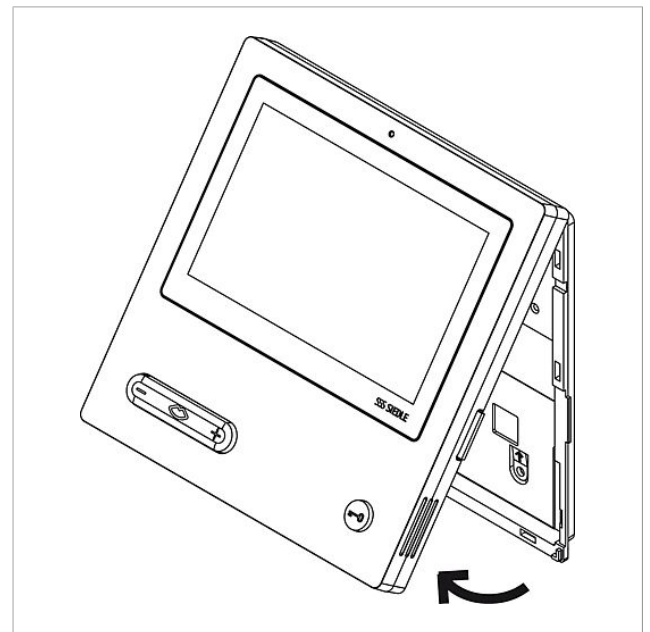

Product description

Access video panel with touchscreen 17.8 cm for the Access system, made of high-grade plastic. The panel is a system product with a low-profile surface-mount housing for wall and table-top mounting. It provides ergonomically designed intuitive user prompting with gesture control.

Access video panel
AVP 870-0

Page 3

Accessories

Article designation	Article description	Colour/Material	Article no.
AZTVP 870-0 E	Access table-top accessory	Stainless steel	048794
AZTVP 870-0 S	Access table-top accessory	Black	048795
AZTVP 870-0 W	Access table-top accessory	White	048796

Access video panel
AVP 870-0

Page 4

Access video panel
AVP 870-0

Page 8

AVP 870-0 Access video panel	Product information	1,5 MB	Download
AVP 870-0 Access video panel	Manual	6,0 MB	Download
Siedle Access Issue 2013	System manual	2,4 MB	Download
AVP 870-0, AZIO 870-0 Access Video Panel	Declaration of Conformity	361 kB	Download
AZTVP 870-0 Access table-top accessory	Product information	1,4 MB	Download