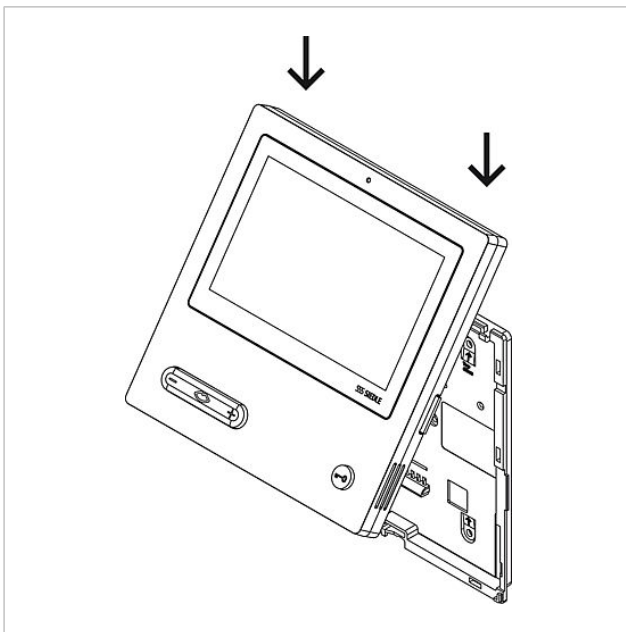

Access video panel
AVP 870-0

Page 3

Accessories

Article designation	Article description	Colour/Material	Article no.
AZTVP 870-0 E	Access table-top accessory	Stainless steel	048794
AZTVP 870-0 S	Access table-top accessory	Black	048795
AZTVP 870-0 W	Access table-top accessory	White	048796

Access video panel
AVP 870-0

Page 4

Access video panel
AVP 870-0

Page 8

AVP 870-0 Access video panel	Product information	1,5 MB	Download
AVP 870-0 Access video panel	Manual	6,0 MB	Download
Siedle Access Issue 2013	System manual	2,4 MB	Download
AVP 870-0, AZIO 870-0 Access Video Panel	Declaration of Conformity	361 kB	Download
AZTVP 870-0 Access table-top accessory	Product information	1,4 MB	Download