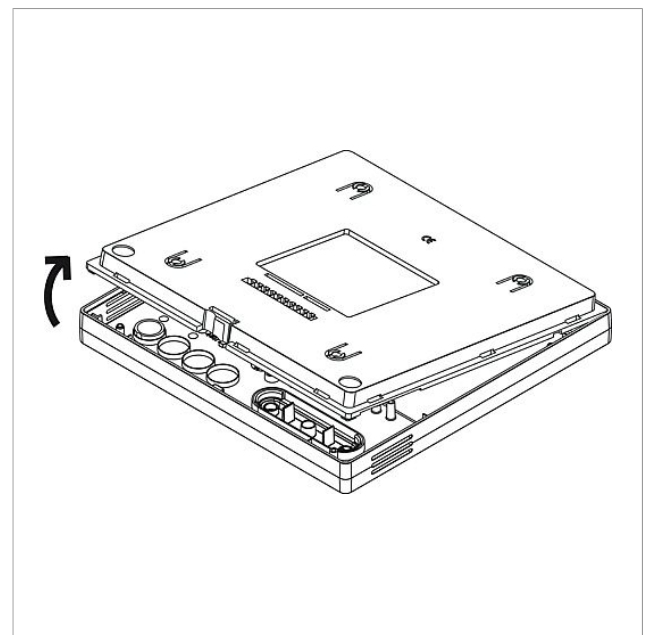

Access video panel
AVP 870-0

Page 3

Accessories

Article designation	Article description	Colour/Material	Article no.
AZTVP 870-0 E	Access table-top accessory	Stainless steel	048794
AZTVP 870-0 S	Access table-top accessory	Black	048795
AZTVP 870-0 W	Access table-top accessory	White	048796

Access video panel
AVP 870-0

Page 4

Access video panel
AVP 870-0

Page 8

AVP 870-0 Access video panel	Product information	1,5 MB	Download
AVP 870-0 Access video panel	Manual	6,0 MB	Download
Siedle Access Issue 2013	System manual	2,4 MB	Download
AVP 870-0, AZIO 870-0 Access Video Panel	Declaration of Conformity	361 kB	Download
AZTVP 870-0 Access table-top accessory	Product information	1,4 MB	Download