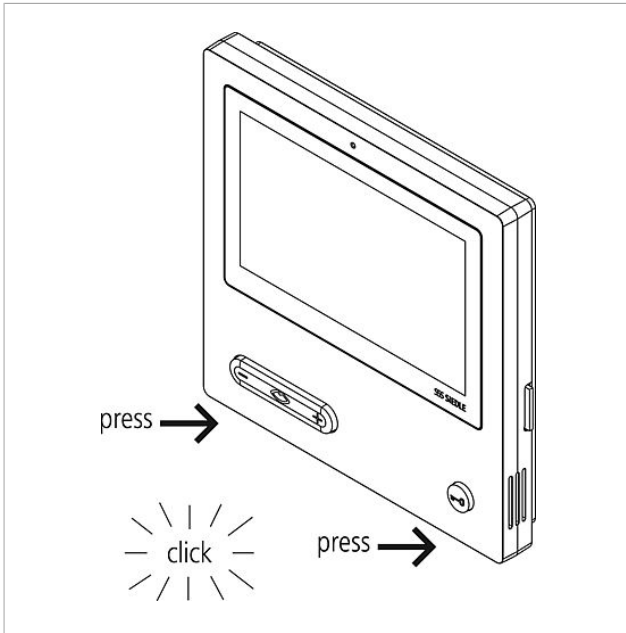

Product description

Access video panel with touchscreen 17.8 cm for the Access system, made of high-grade plastic. The panel is a system product with a low-profile surface-mount housing for wall and table-top mounting. It provides ergonomically designed intuitive user prompting with gesture control.

Access video panel
AVP 870-0

Page 3

Accessories

Article designation	Article description	Colour/Material	Article no.
AZTVP 870-0 E	Access table-top accessory	Stainless steel	048794
AZTVP 870-0 S	Access table-top accessory	Black	048795
AZTVP 870-0 W	Access table-top accessory	White	048796

Access video panel
AVP 870-0

Page 4

Access video panel
AVP 870-0

Page 8

AVP 870-0 Access video panel	Product information	1,5 MB	Download
AVP 870-0 Access video panel	Manual	6,0 MB	Download
Siedle Access Issue 2013	System manual	2,4 MB	Download
AVP 870-0, AZIO 870-0 Access Video Panel	Declaration of Conformity	361 kB	Download
AZTVP 870-0 Access table-top accessory	Product information	1,4 MB	Download