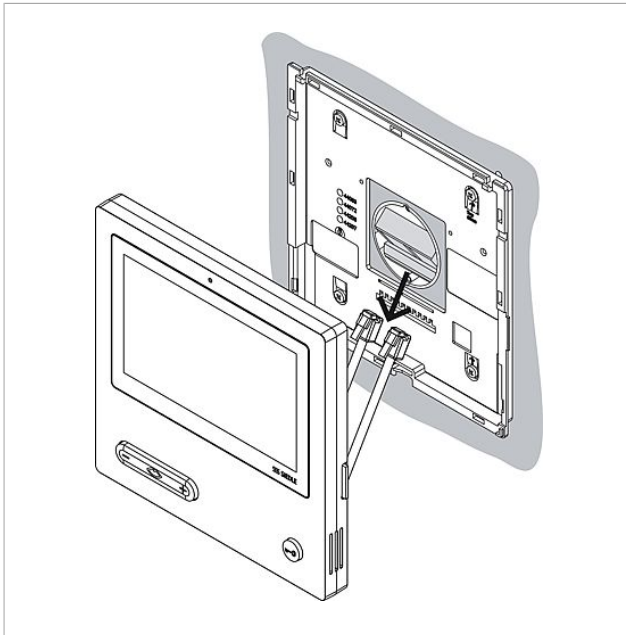

Product description

Access video panel with touchscreen 17.8 cm for the Access system, made of high-grade plastic. The panel is a system product with a low-profile surface-mount housing for wall and table-top mounting. It provides ergonomically designed intuitive user prompting with gesture control.

Access video panel
AVP 870-0

Page 3

Accessories

Article designation	Article description	Colour/Material	Article no.
AZTVP 870-0 E	Access table-top accessory	Stainless steel	048794
AZTVP 870-0 S	Access table-top accessory	Black	048795
AZTVP 870-0 W	Access table-top accessory	White	048796

Access video panel
AVP 870-0

Page 4

Access video panel
AVP 870-0

Page 8

AVP 870-0 Access video panel	Product information	1,5 MB	Download
AVP 870-0 Access video panel	Manual	6,0 MB	Download
Siedle Access Issue 2013	System manual	2,4 MB	Download
AVP 870-0, AZIO 870-0 Access Video Panel	Declaration of Conformity	361 kB	Download
AZTVP 870-0 Access table-top accessory	Product information	1,4 MB	Download