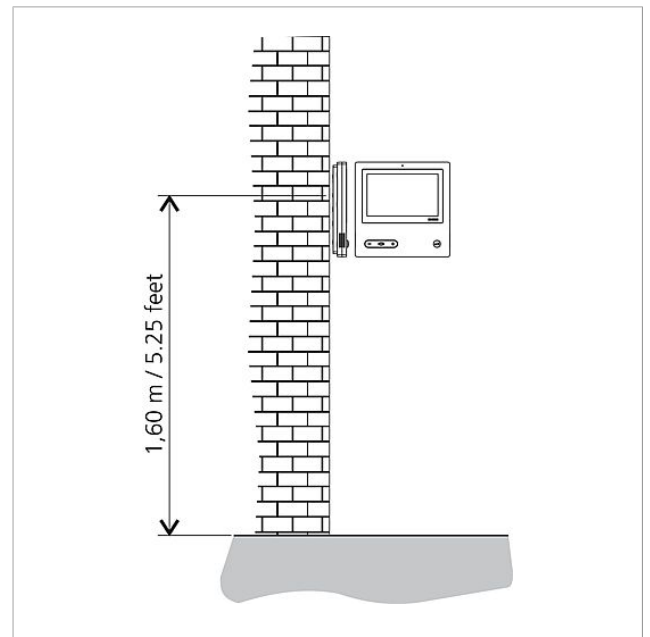

Access video panel
AVP 870-0

Page 4