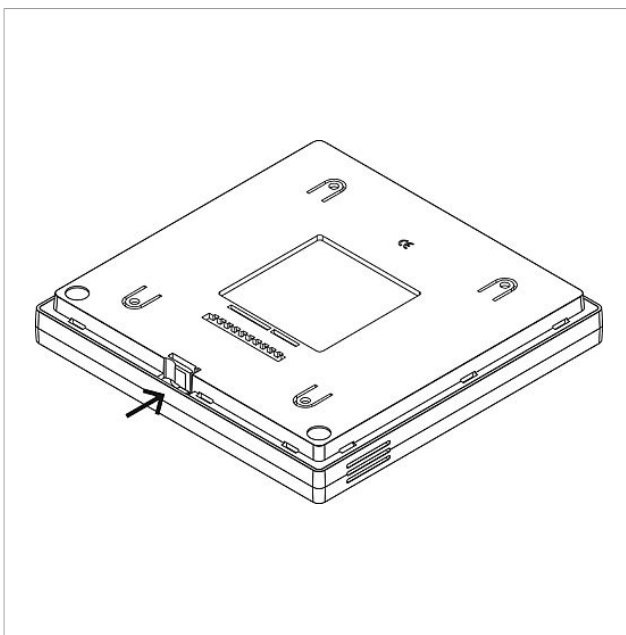

Access video panel
AVP 870-0

Page 3

Accessories

Article designation	Article description	Colour/Material	Article no.
AZTVP 870-0 E	Access table-top accessory	Stainless steel	048794
AZTVP 870-0 S	Access table-top accessory	Black	048795
AZTVP 870-0 W	Access table-top accessory	White	048796

Access video panel
AVP 870-0

Page 4

Access video panel
AVP 870-0

Page 8

AVP 870-0 Access video panel	Product information	1,5 MB	Download
AVP 870-0 Access video panel	Manual	6,0 MB	Download
Siedle Access Issue 2013	System manual	2,4 MB	Download
AVP 870-0, AZIO 870-0 Access Video Panel	Declaration of Conformity	361 kB	Download
AZTVP 870-0 Access table-top accessory	Product information	1,4 MB	Download