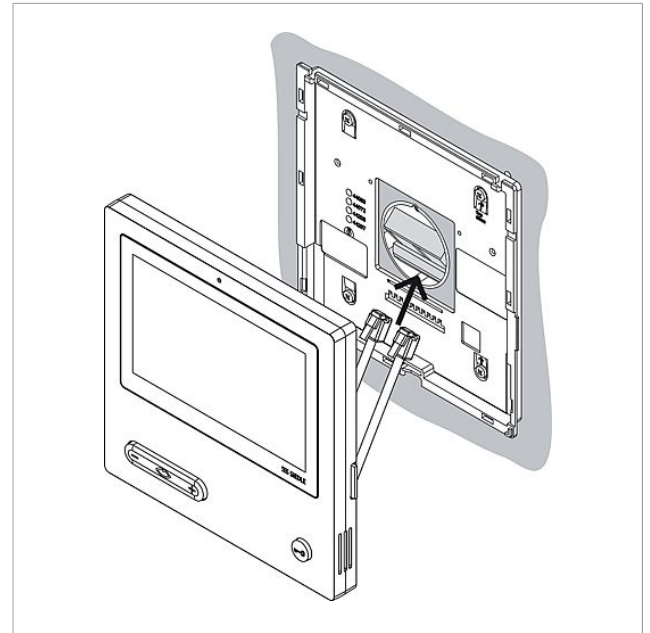

Product description

Access video panel with touchscreen 17.8 cm for the Access system, made of high-grade plastic. The panel is a system product with a low-profile surface-mount housing for wall and table-top mounting. It provides ergonomically designed intuitive user prompting with gesture control.

Access video panel
AVP 870-0

Page 3

Accessories

Article designation	Article description	Colour/Material	Article no.
AZTVP 870-0 E	Access table-top accessory	Stainless steel	048794
AZTVP 870-0 S	Access table-top accessory	Black	048795
AZTVP 870-0 W	Access table-top accessory	White	048796

Access video panel
AVP 870-0

Page 4

Access video panel
AVP 870-0

Page 8

AVP 870-0 Access video panel	Product information	1,5 MB	Download
AVP 870-0 Access video panel	Manual	6,0 MB	Download
Siedle Access Issue 2013	System manual	2,4 MB	Download
AVP 870-0, AZIO 870-0 Access Video Panel	Declaration of Conformity	361 kB	Download
AZTVP 870-0 Access table-top accessory	Product information	1,4 MB	Download