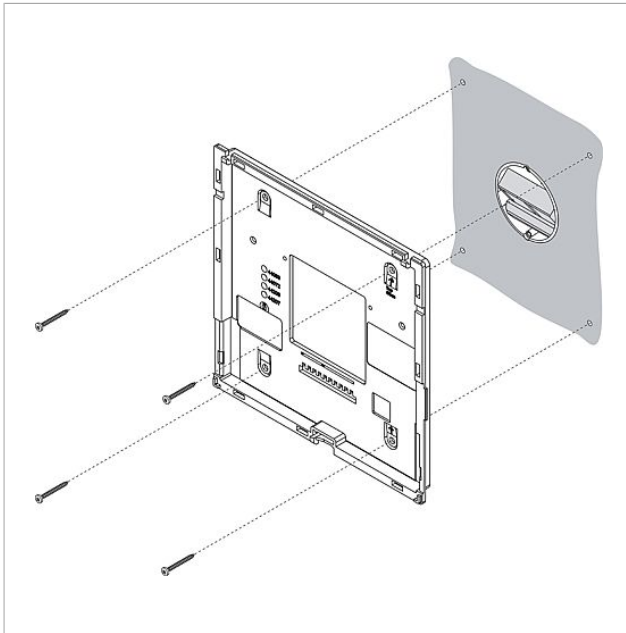

Product description

Access video panel with touchscreen 17.8 cm for the Access system, made of high-grade plastic. The panel is a system product with a low-profile surface-mount housing for wall and table-top mounting. It provides ergonomically designed intuitive user prompting with gesture control.

Access video panel
AVP 870-0

Page 3

Accessories

Article designation	Article description	Colour/Material	Article no.
AZTVP 870-0 E	Access table-top accessory	Stainless steel	048794
AZTVP 870-0 S	Access table-top accessory	Black	048795
AZTVP 870-0 W	Access table-top accessory	White	048796

Access video panel
AVP 870-0

Page 4

Access video panel
AVP 870-0

Page 8

AVP 870-0 Access video panel	Product information	1,5 MB	Download
AVP 870-0 Access video panel	Manual	6,0 MB	Download
Siedle Access Issue 2013	System manual	2,4 MB	Download
AVP 870-0, AZIO 870-0 Access Video Panel	Declaration of Conformity	361 kB	Download
AZTVP 870-0 Access table-top accessory	Product information	1,4 MB	Download