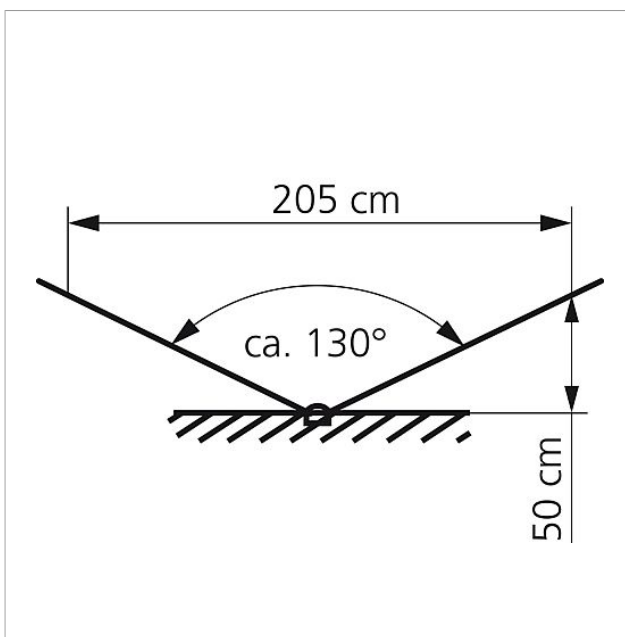

Bus camera 130 for
Siedle Vario
BCM 653-0

Page 3