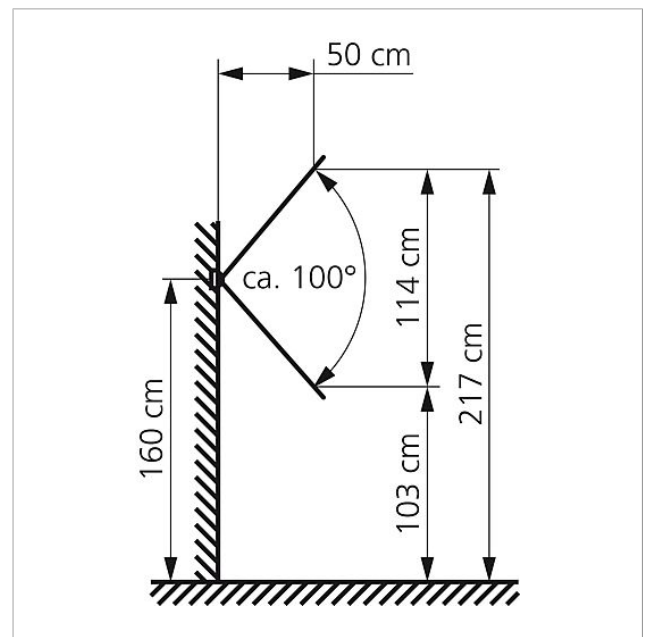

Bus camera 130 for
Siedle Vario
BCM 653-0

Page 3