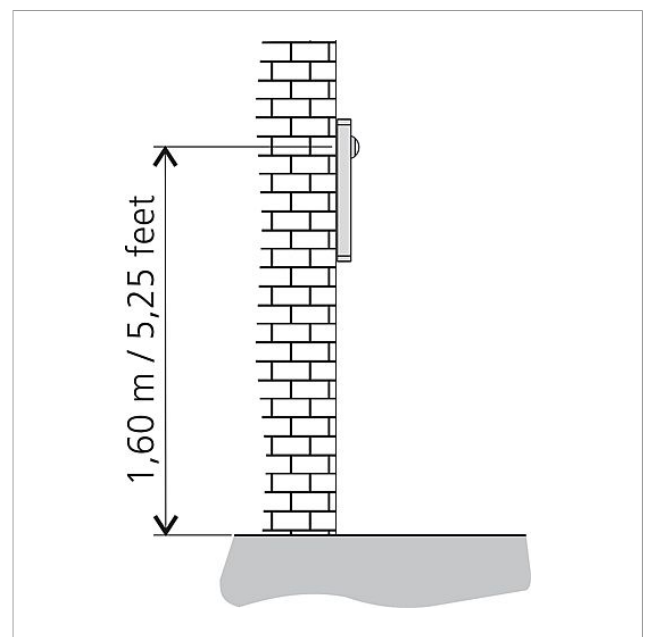

Bus camera 130 for
Siedle Vario
BCM 653-0

Page 3