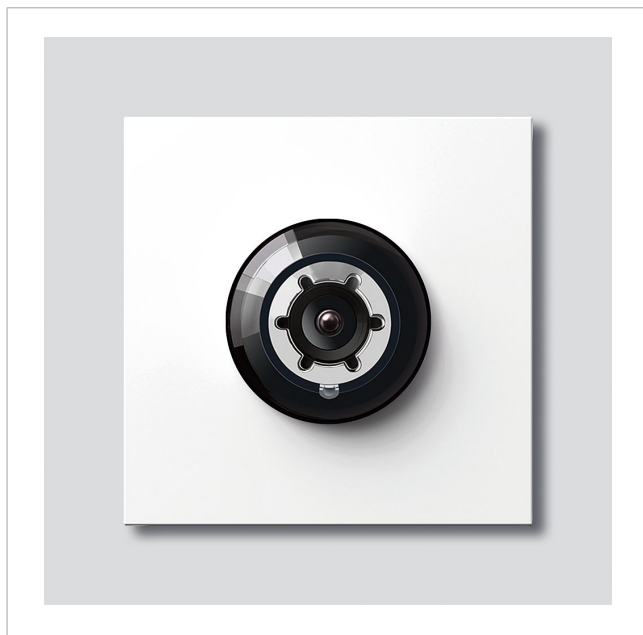

Bus camera 130 for
Siedle Vario
BCM 653-0

Page 1

Product description

Bus camera 130 for Siedle Vario with automatic day/night switchover (True Day/Night) and integrated infrared lighting. Horizontal/vertical pick-up angle: appr. 130°/100°

Colour system: PAL

Image pick-up: CMOS sensor 1/3" 728 x 488 Pixel

Resolution: 500 TV lines

Lens: 2.1 mm

2-step heating: 12 V AC max. 130 mA

Specifications

Protection system:	IP 54, IK 10
Ambient temperature:	-20 °C to +55 °C
Height of structure (mm):	15
Dimensions (mm) W x H x D:	99 x 99 x 41

Article information

Article designation	Article description	Colour/Material	Article no.
BCM 653-0 BG	Bus camera 130 for Siedle Vario	Micaceous amber	048248
BCM 653-0 DG	Bus camera 130 for Siedle Vario	Micaceous dark grey	048249
BCM 653-0 SH	Bus camera 130 for Siedle Vario	High gloss black	048251
BCM 653-0 SM	Bus camera 130 for Siedle Vario	Silver metallic	048252
BCM 653-0 W	Bus camera 130 for Siedle Vario	White	048253
BCM 653-0 WH	Bus camera 130 for Siedle Vario	High gloss white	048254

Spare parts

Article designation	Article description	Colour/Material	Article no.
ACM 67X-.../BCM 65X-.../CM 61X-...	Glass cover	Clear glass	048697
ACM 67X-.../BCM 65X-.../CM 61X-... BG	Screen frame	Micaceous amber	048700
ACM 67X-.../BCM 65X-.../CM 61X-... DG	Screen frame	Micaceous dark grey	048701
ACM 67X-.../BCM 65X-.../CM 61X-... SH	Screen frame	High gloss black	048702
ACM 67X-.../BCM 65X-.../CM 61X-... SM	Screen frame	Silver metallic	048699
ACM 67X-.../BCM 65X-.../CM 61X-... W	Screen frame	White	048698
BCM/BCMM 650-...	Terminal block	Black	029921