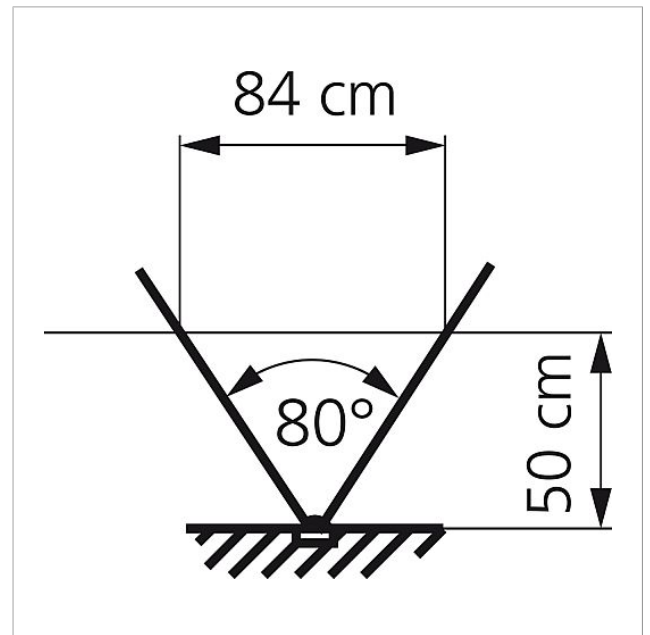

Bus camera module
color
BCMC 650-01

Page 3