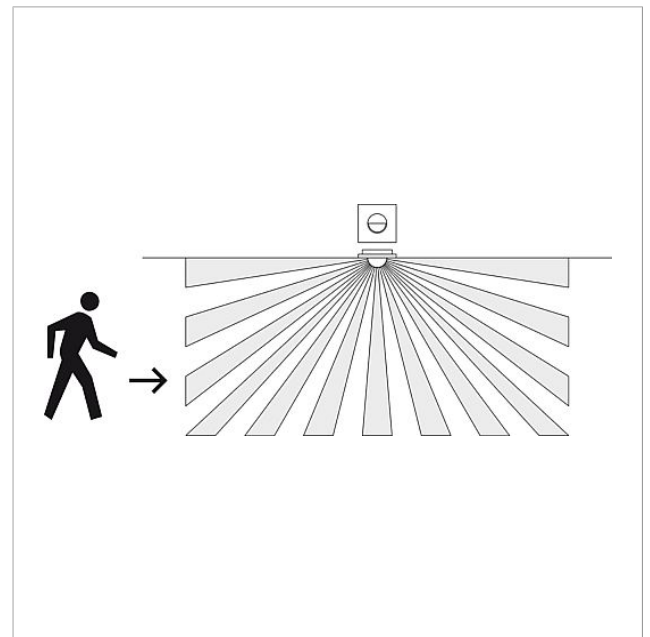

Movement sensor
module
BMM 611-0

Page 3