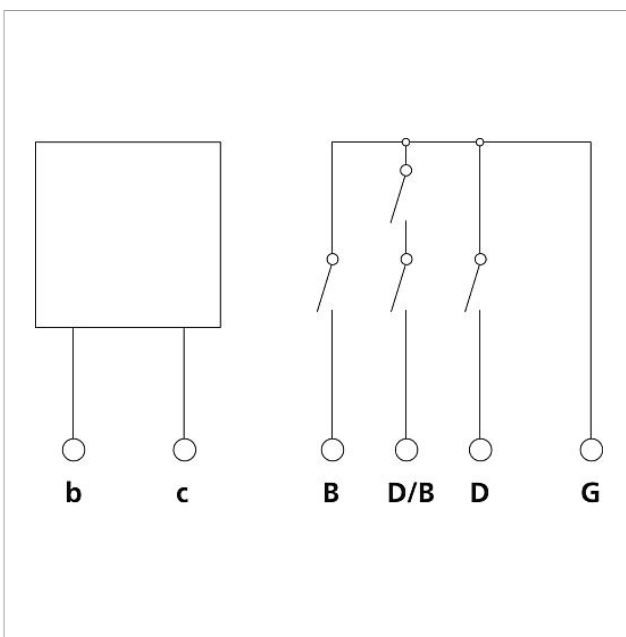

Movement sensor
module
BMM 611-0

Page 3