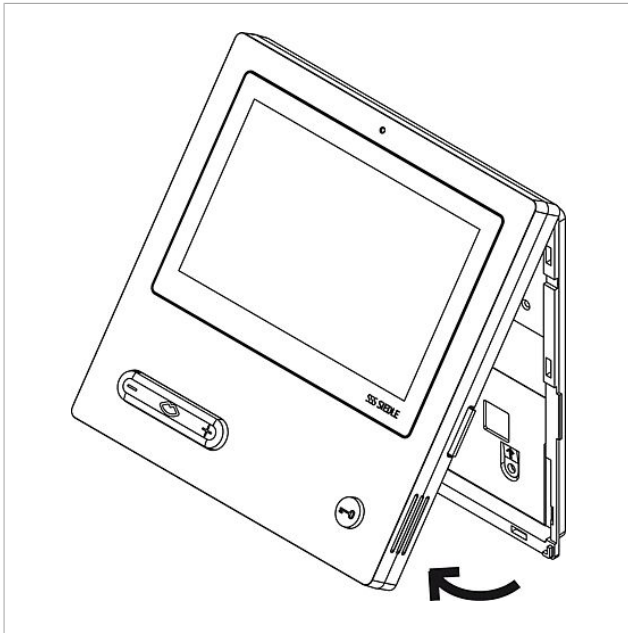

Spare parts

Article designation	Article description	Colour/Material	Article no.
BTSV/BTCV/BFSV/BFCV 850-...	Terminals	Blue	029597

Deluxe bus video panel
BVPC 850-0

Page 9

BVPS/BVPC 850-0 Standard/Deluxe bus video panel	Product information	1,4 MB	Download
BVPC 850-0 Deluxe bus video panel	Manual	26,6 MB	Download
ZTVP 850-0 Table-top accessory	Product information	1,6 MB	Download
BVPS/BVPC 850-0 Standard/Deluxe bus video panel	Declaration of Conformity	409 kB	Download
	Product catalog	3,0 MB	Download
	Product information	79 kB	Download
	Product information	796 kB	Download
	Product information	74 kB	Download
	Product information	74 kB	Download
	Product information	70 kB	Download
	Product information	73 kB	Download
	Product information	84 kB	Download
	Product information	71 kB	Download
	Product information	75 kB	Download
Model comparison of bus video panels	Product information	75 kB	Download
	Product information	79 kB	Download