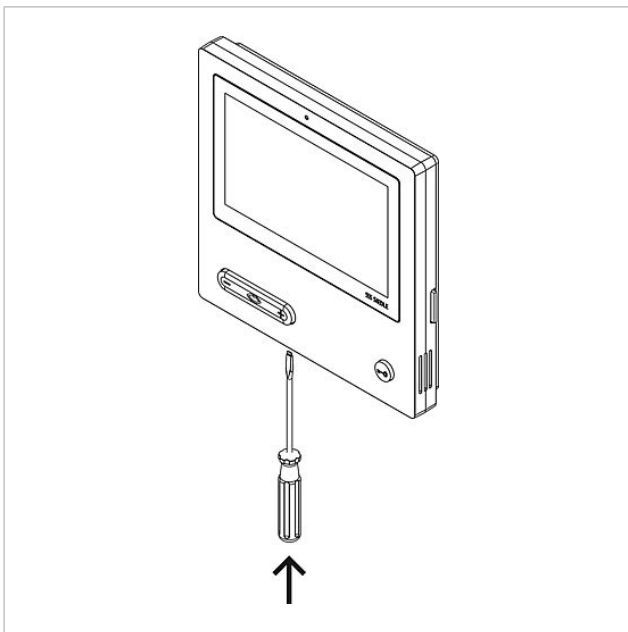

Spare parts

Article designation	Article description	Colour/Material	Article no.
BTSV/BTCV/BFSV/BFCV 850-...	Terminals	Blue	029597

Deluxe bus video panel
BVPC 850-0

Page 9

BVPS/BVPC 850-0 Standard/Deluxe bus video panel	Product information	1,4 MB	Download
BVPC 850-0 Deluxe bus video panel	Manual	26,6 MB	Download
ZTVP 850-0 Table-top accessory	Product information	1,6 MB	Download
BVPS/BVPC 850-0 Standard/Deluxe bus video panel	Declaration of Conformity	409 kB	Download
	Product catalog	3,0 MB	Download
	Product information	79 kB	Download
	Product information	796 kB	Download
	Product information	74 kB	Download
	Product information	74 kB	Download
	Product information	70 kB	Download
	Product information	73 kB	Download
	Product information	84 kB	Download
	Product information	71 kB	Download
	Product information	75 kB	Download
Model comparison of bus video panels	Product information	75 kB	Download
	Product information	79 kB	Download