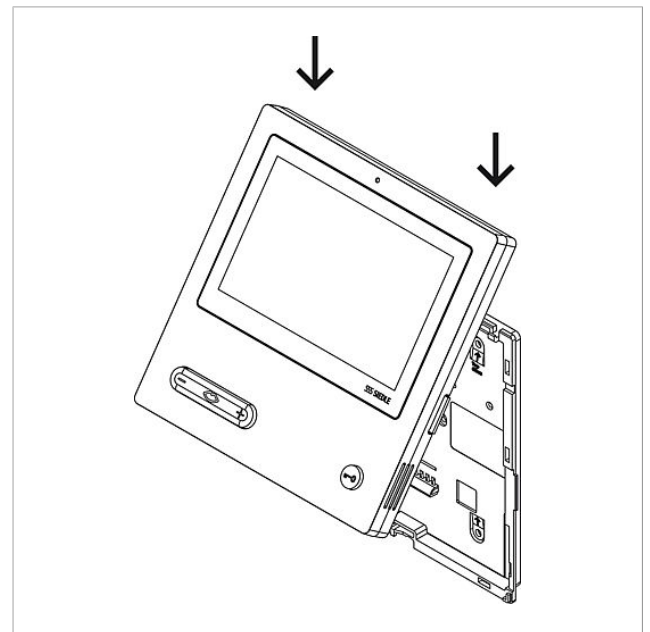

Spare parts

Article designation	Article description	Colour/Material	Article no.
BTSV/BTCV/BFSV/BFCV 850-...	Terminals	Blue	029597

Deluxe bus video panel
BVPC 850-0

Page 9

BVPS/BVPC 850-0 Standard/Deluxe bus video panel	Product information	1,4 MB	Download
BVPC 850-0 Deluxe bus video panel	Manual	26,6 MB	Download
ZTVP 850-0 Table-top accessory	Product information	1,6 MB	Download
BVPS/BVPC 850-0 Standard/Deluxe bus video panel	Declaration of Conformity	409 kB	Download
	Product catalog	3,0 MB	Download
	Product information	79 kB	Download
	Product information	796 kB	Download
	Product information	74 kB	Download
	Product information	74 kB	Download
	Product information	70 kB	Download
	Product information	73 kB	Download
	Product information	84 kB	Download
	Product information	71 kB	Download
	Product information	75 kB	Download
Model comparison of bus video panels	Product information	75 kB	Download
	Product information	79 kB	Download