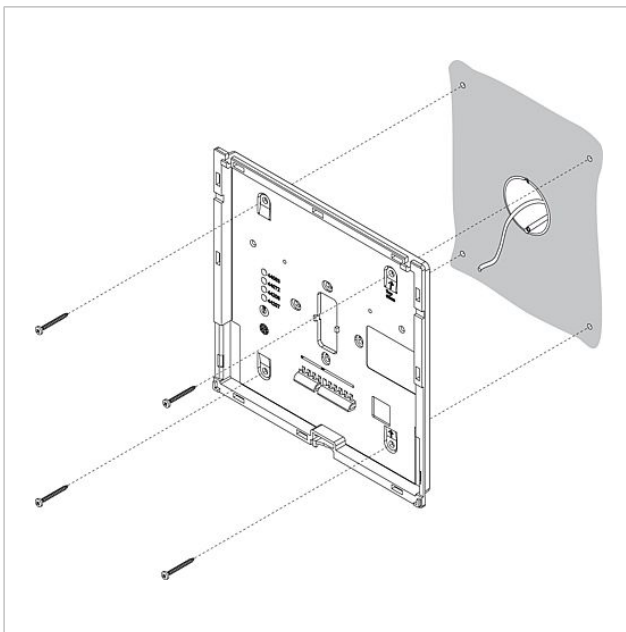

Spare parts

Article designation	Article description	Colour/Material	Article no.
BTSV/BTCV/BFSV/BFCV 850-...	Terminals	Blue	029597

Deluxe bus video panel
BVPC 850-0

Page 9

BVPS/BVPC 850-0 Standard/Deluxe bus video panel	Product information	1,4 MB	Download
BVPC 850-0 Deluxe bus video panel	Manual	26,6 MB	Download
ZTVP 850-0 Table-top accessory	Product information	1,6 MB	Download
BVPS/BVPC 850-0 Standard/Deluxe bus video panel	Declaration of Conformity	409 kB	Download
	Product catalog	3,0 MB	Download
	Product information	79 kB	Download
	Product information	796 kB	Download
	Product information	74 kB	Download
	Product information	74 kB	Download
	Product information	70 kB	Download
	Product information	73 kB	Download
	Product information	84 kB	Download
	Product information	71 kB	Download
	Product information	75 kB	Download
Model comparison of bus video panels	Product information	75 kB	Download
	Product information	79 kB	Download