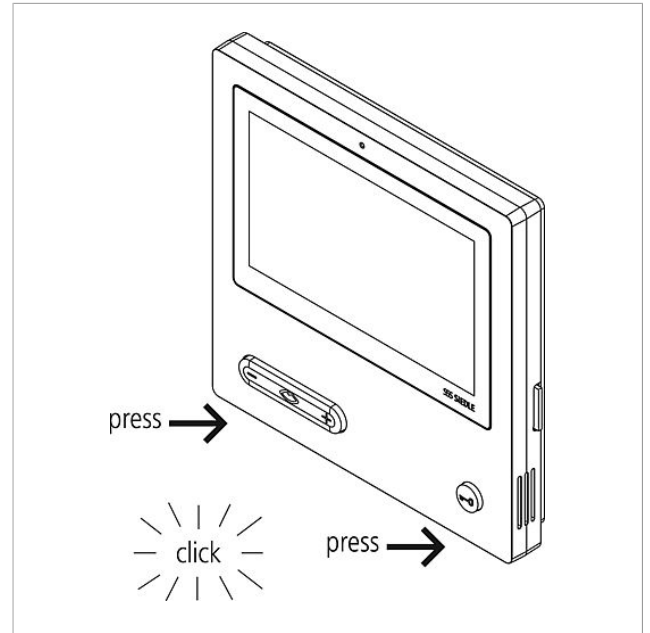

Spare parts

Article designation	Article description	Colour/Material	Article no.
BTSV/BTCV/BFSV/BFCV 850-...	Terminals	Blue	029597

Deluxe bus video panel
BVPC 850-0

Page 9

BVPS/BVPC 850-0 Standard/Deluxe bus video panel	Product information	1,4 MB	Download
BVPC 850-0 Deluxe bus video panel	Manual	26,6 MB	Download
ZTVP 850-0 Table-top accessory	Product information	1,6 MB	Download
BVPS/BVPC 850-0 Standard/Deluxe bus video panel	Declaration of Conformity	409 kB	Download
	Product catalog	3,0 MB	Download
	Product information	79 kB	Download
	Product information	796 kB	Download
	Product information	74 kB	Download
	Product information	74 kB	Download
	Product information	70 kB	Download
	Product information	73 kB	Download
	Product information	84 kB	Download
	Product information	71 kB	Download
	Product information	75 kB	Download
Model comparison of bus video panels	Product information	75 kB	Download
	Product information	79 kB	Download