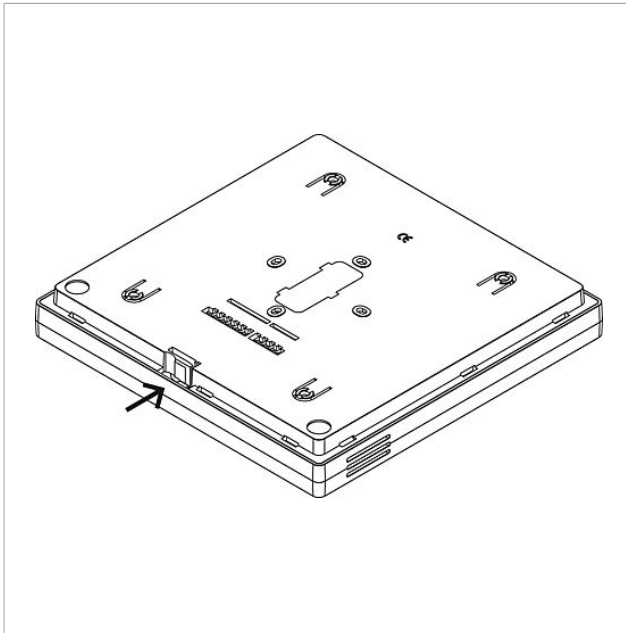

Article designation	Article description	Colour/Material	Article no.
BVPC 850-0 E/S	Deluxe bus video panel	Stainless steel/Black	044214
BVPC 850-0 E/W	Deluxe bus video panel	Stainless steel/White	044748
BVPC 850-0 EC/S	Deluxe bus video panel	Chrome/Black	044752
BVPC 850-0 EC/W	Deluxe bus video panel	Chrome/white	044751
BVPC 850-0 EG/S	Deluxe bus video panel	Gold/Black	044754
BVPC 850-0 EG/W	Deluxe bus video panel	Gold/White	044753
BVPC 850-0 S	Deluxe bus video panel	Black	044204
BVPC 850-0 SH/S	Deluxe bus video panel	High gloss black/Black	044220
BVPC 850-0 SH/W	Deluxe bus video panel	High gloss black/white	044749
BVPC 850-0 W	Deluxe bus video panel	White	044075
BVPC 850-0 WH/S	Deluxe bus video panel	High gloss white/Black	044750
BVPC 850-0 WH/W	Deluxe bus video panel	High gloss white/White	044218

Accessories

Article designation	Article description	Colour/Material	Article no.
ZTVP 850-0 E	Table-top accessory	Stainless steel	044550
ZTVP 850-0 S	Table-top accessory	Black	044551
ZTVP 850-0 W	Table-top accessory	White	044552

Spare parts

Article designation	Article description	Colour/Material	Article no.
BTSV/BTCV/BFSV/BFCV 850-...	Terminals	Blue	029597

Deluxe bus video panel
BVPC 850-0

Page 9

BVPS/BVPC 850-0 Standard/Deluxe bus video panel	Product information	1,4 MB	Download
BVPC 850-0 Deluxe bus video panel	Manual	26,6 MB	Download
ZTVP 850-0 Table-top accessory	Product information	1,6 MB	Download
BVPS/BVPC 850-0 Standard/Deluxe bus video panel	Declaration of Conformity	409 kB	Download
	Product catalog	3,0 MB	Download
	Product information	79 kB	Download
	Product information	796 kB	Download
	Product information	74 kB	Download
	Product information	74 kB	Download
	Product information	70 kB	Download
	Product information	73 kB	Download
	Product information	84 kB	Download
	Product information	71 kB	Download
	Product information	75 kB	Download
Model comparison of bus video panels	Product information	75 kB	Download
	Product information	79 kB	Download