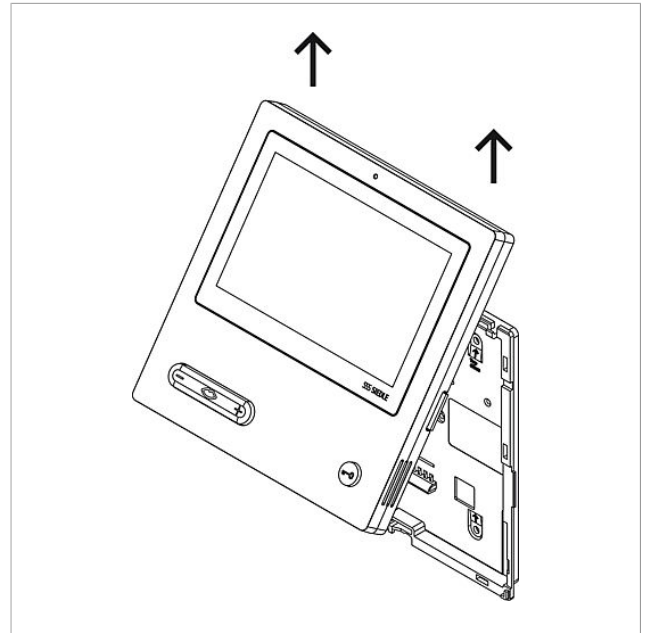

Spare parts

Article designation	Article description	Colour/Material	Article no.
BTSV/BTCV/BFSV/BFCV 850-...	Terminals	Blue	029597

Deluxe bus video panel
BVPC 850-0

Page 9

BVPS/BVPC 850-0 Standard/Deluxe bus video panel	Product information	1,4 MB	Download
BVPC 850-0 Deluxe bus video panel	Manual	26,6 MB	Download
ZTVP 850-0 Table-top accessory	Product information	1,6 MB	Download
BVPS/BVPC 850-0 Standard/Deluxe bus video panel	Declaration of Conformity	409 kB	Download
	Product catalog	3,0 MB	Download
	Product information	79 kB	Download
	Product information	796 kB	Download
	Product information	74 kB	Download
	Product information	74 kB	Download
	Product information	70 kB	Download
	Product information	73 kB	Download
	Product information	84 kB	Download
	Product information	71 kB	Download
	Product information	75 kB	Download
Model comparison of bus video panels	Product information	75 kB	Download
	Product information	79 kB	Download