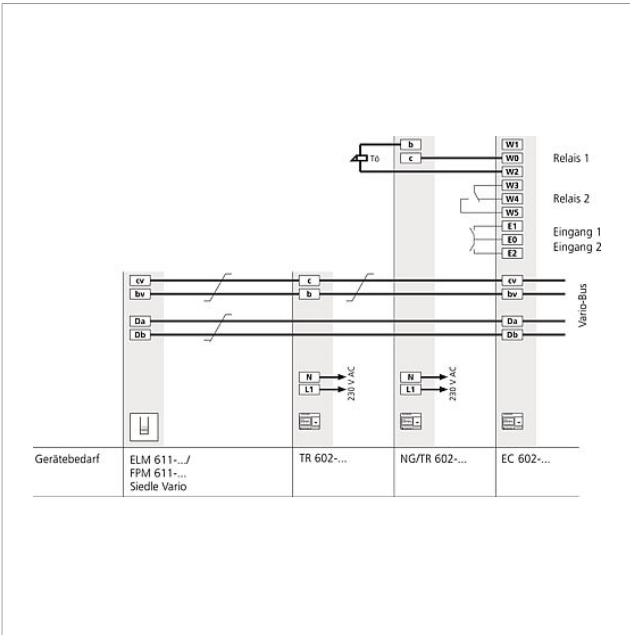

## Spare parts

Article designation	Article description	Colour/Material	Article no.
ELM 611-...	Terminal block	Black	029924

Electronic-key reading  
module  
ELM 611-01

Page 3

Electronic-key reading  
module  
ELM 611-01