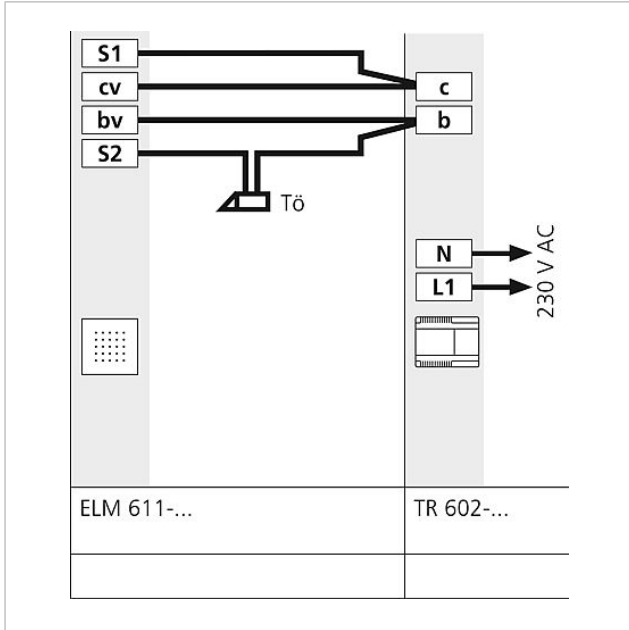

## Spare parts

Article designation	Article description	Colour/Material	Article no.
ELM 611-...	Terminal block	Black	029924

Electronic-key reading  
module  
ELM 611-01

Page 3

Electronic-key reading  
module  
ELM 611-01