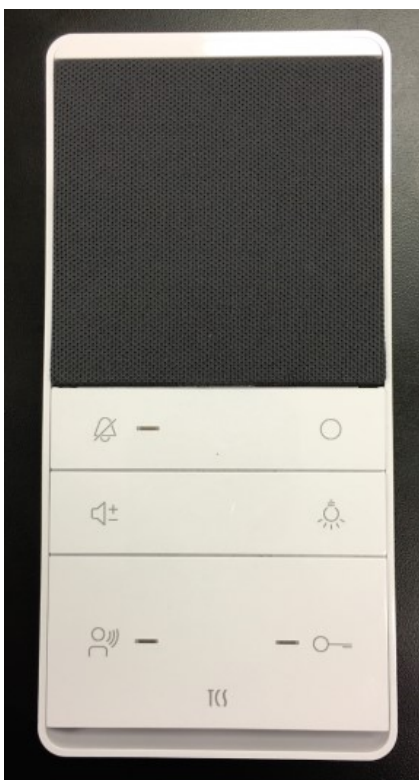

SIP PoE Audio Station (IDORSS-SIP-A)

Product Details

SIP PoE Audio Station
Wall mounted

Performance Features:

- Handsfree full duplex audio communication
- Concierge call button
- Door release button
- Privacy button (Do Not Disturb)
- Volume control
- Light button (can be re-programmed if needed)
- Elevator floor call button
- Storey doorbell input

Dimensions (W x H x D):	7.8" x 3.8" x .9"
-------------------------	-------------------