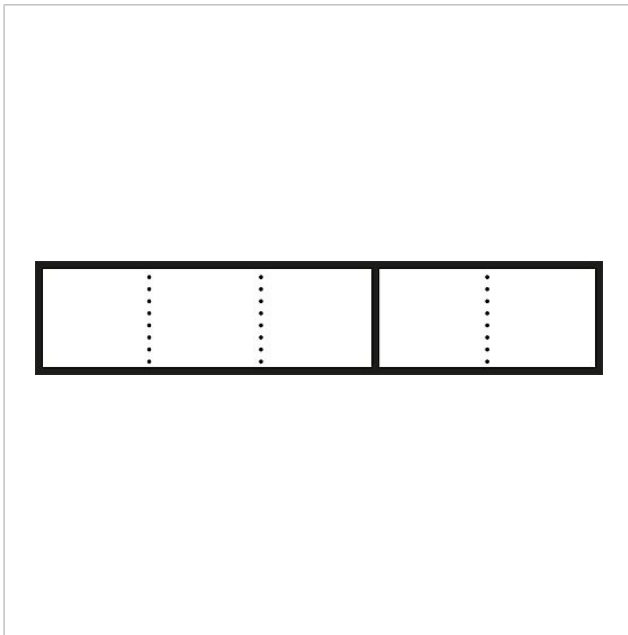

Combination frame
KR 611-5/1-0

Page 3