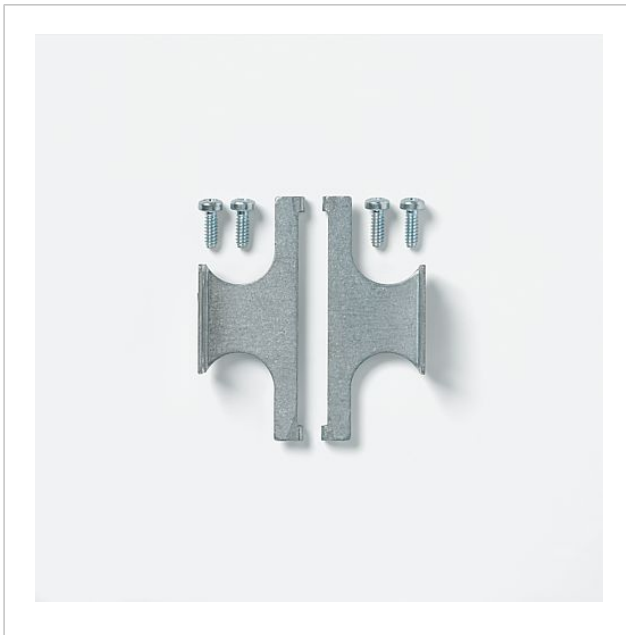

Mounting adapter
MA/BG 611-0

Page 1

Product description

A mounting adapter/letterbox module housing for horizontal and vertical fixture of flush-mount housing GU 611-4/1-... in housing BGA 611-.../BG/SR 611-... is required for each GU 611-4/1-... Comprising 1 pair of mounting brackets and screws.

Article information

Article designation	Article description	Colour/Material	Article no.
MA/BG 611-0	Mounting adapter	Black	018404

Mounting adapter
MA/BG 611-0

Page 2

Mounting adapter
MA/BG 611-0

Page 3

BGA 611-... Surface-mount letterbox housing