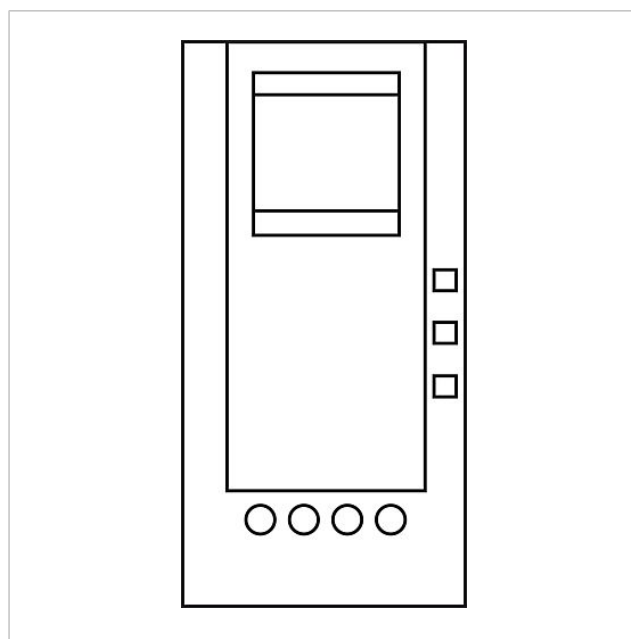

Monitor, monochrome
MOM 611-0

Page 3