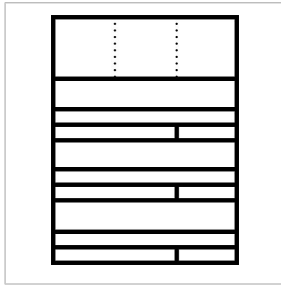

Surface-mounted space-saving letterbox
RGA 611-3/1-0

Page 1

Product description

Surface-mount housing with 3 integrated space-saving letterboxes with front removal. Ideally suited to accommodate several spacious letterboxes in a restricted area. 1 additional compartment to accommodate functional modules such as door loudspeaker, call buttons and info sign modules or lighting elements.

Article information

Article designation	Article description	Colour/Material	Article no.
RGA 611-3/1-0 BG	Surface-mounted space-saving letterbox	Micaceous amber	039690
RGA 611-3/1-0 DG	Surface-mounted space-saving letterbox	Micaceous dark grey	039691
RGA 611-3/1-0 SH	Surface-mounted space-saving letterbox	High gloss black	039689
RGA 611-3/1-0 SM	Surface-mounted space-saving letterbox	Silver metallic	023302
RGA 611-3/1-0 W	Surface-mounted space-saving letterbox	White	023300
RGA 611-3/1-0 WH	Surface-mounted space-saving letterbox	High gloss white	039688