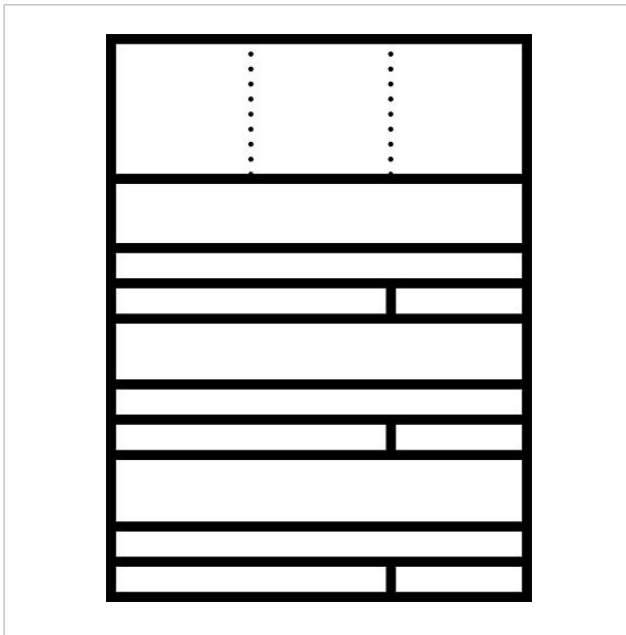

Surface-mounted space-saving letterbox
RGA 611-3/1-0

Page 3