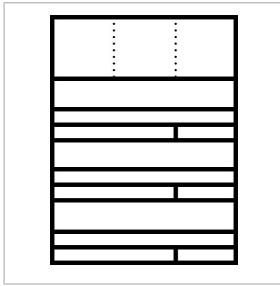

Surface-mounted space-saving letterbox
RGA 611-3/1-0

Page 3