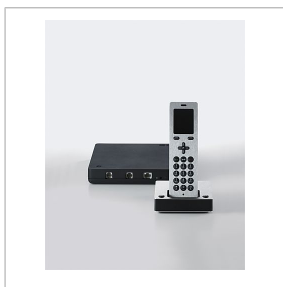

Siedle Scope
S 850-0 AT/CH/IT/ES

Page 4