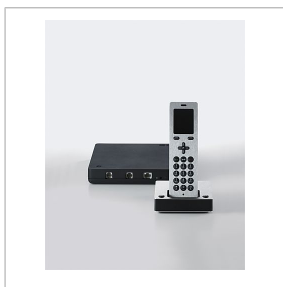

Siedle Scope
S 850-0 BE/LU

Page 4