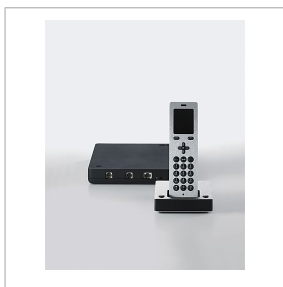

Siedle Scope
S 850-0 DK/NO/SE

Page 4