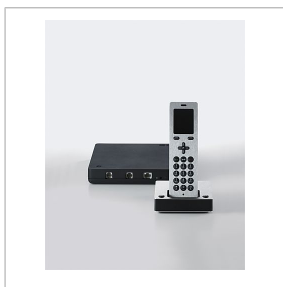

Siedle Scope
S 850-0 FR

Page 4