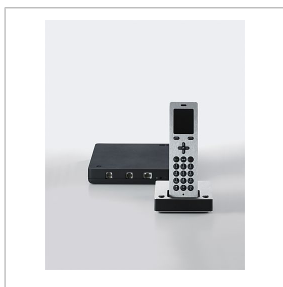

Siedle Scope
S 850-0 NL

Page 3