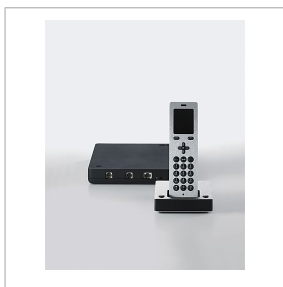

Siedle Scope
S 850-0 PL

Page 4