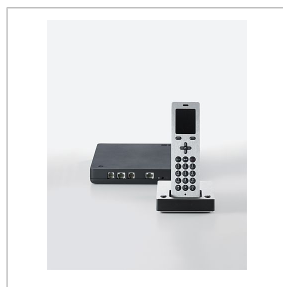

Product description

Siedle Scope mobile video intercom and cordless landline telephone for the In-Home bus. Comprising the Smart Gateway Mini which is used as a base station, handset, charging cradle and the Siedle App for Smart Gateway Mini. Siedle Scope and the Siedle app combine their strength to provide the ideal combination for mobile video door communication. Scope offers all the functions of a video indoor station including handsfree function, door release button and switching functions. At the same time, it is a DECT telephone for external and internal telephony.

Colour/Material

High gloss black/Black

High gloss white/Black

Article no.

044692

044693

Siedle Scope
S 851-0 AT/CH/IT/ES

Page 3

Accessories

Article designation	Article description	Colour/Material	Article no.
DR 800-0 EU	DECT Repeater	White	044817
SZM 851-0 A/S EU	Siedle Scope supplementary cordless handset with charging tray	Aluminium/Black	044797
SZM 851-0 E/S EU	Siedle Scope supplementary cordless handset with charging tray	Stainless steel/Black	044776
SZM 851-0 EC/S EU	Siedle Scope supplementary cordless handset with charging tray	Chrome/Black	044779
SZM 851-0 EG/S EU	Siedle Scope supplementary cordless handset with charging tray	Gold/Black	044788
SZM 851-0 SH/S EU	Siedle Scope supplementary cordless handset with charging tray	High gloss black/Black	044782
SZM 851-0 WH/S EU	Siedle Scope supplementary cordless handset with charging tray	High gloss white/Black	044785

Spare parts

Article designation	Article description	Colour/Material	Article no.
S 851-0	Siedle Scope battery li-ion 3.7 V, 1000 mAh	Black	044541
S 851-0 DE	Siedle Scope base station with power supply unit	Miscellaneous	029890