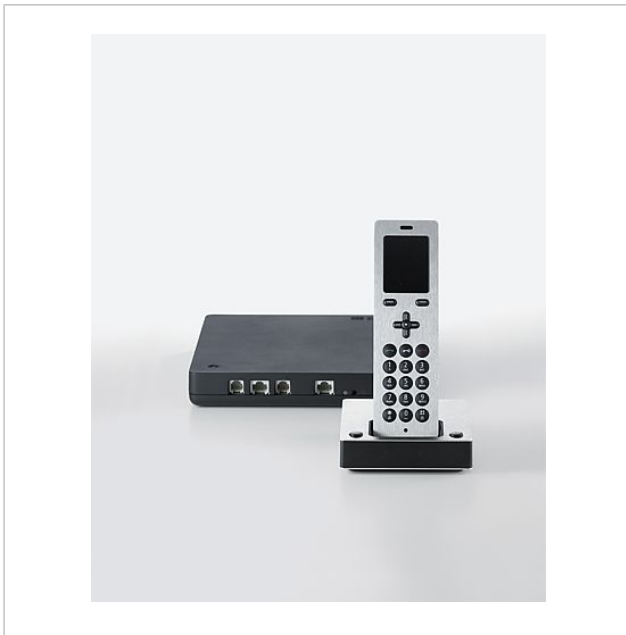

Siedle Scope
S 851-0 AT/CH/IT/ES

Page 4