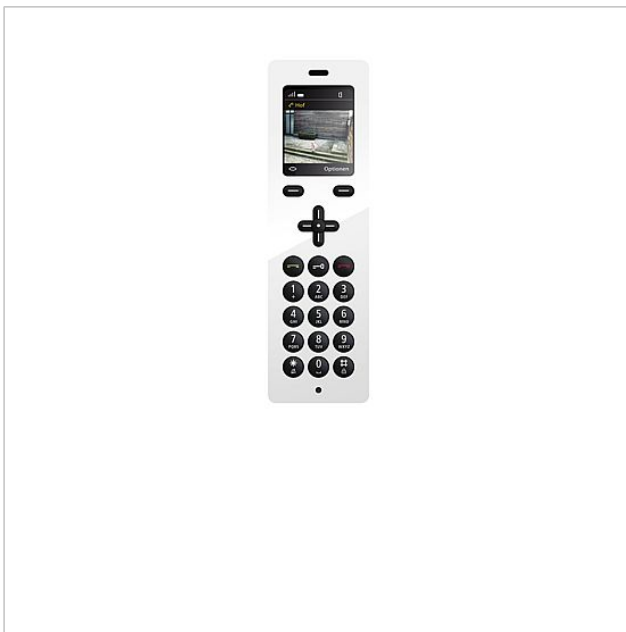

Accessories

Article designation	Article description	Colour/Material	Article no.
DR 800-0 EU	DECT Repeater	White	044817
SZM 851-0 A/S EU	Siedle Scope supplementary cordless handset with charging tray	Aluminium/Black	044797
SZM 851-0 E/S EU	Siedle Scope supplementary cordless handset with charging tray	Stainless steel/Black	044776
SZM 851-0 EC/S EU	Siedle Scope supplementary cordless handset with charging tray	Chrome/Black	044779
SZM 851-0 EG/S EU	Siedle Scope supplementary cordless handset with charging tray	Gold/Black	044788
SZM 851-0 SH/S EU	Siedle Scope supplementary cordless handset with charging tray	High gloss black/Black	044782
SZM 851-0 WH/S EU	Siedle Scope supplementary cordless handset with charging tray	High gloss white/Black	044785

Spare parts

Article designation	Article description	Colour/Material	Article no.
S 851-0	Siedle Scope battery li-ion 3.7 V, 1000 mAh	Black	044541
S 851-0 DE	Siedle Scope base station with power supply unit	Miscellaneous	029890

Siedle Scope
S 851-0 AT/CH/IT/ES

Page 4

Siedle Scope
S 851-0 AT/CH/IT/ES

Page 5

Siedle Scope
S 851-0 AT/CH/IT/ES

Page 6

S 851-0, SGM 650-0 Siedle Scope, Smart Gateway Mini	Product information	1,2 MB	Download
S 851-0, SGM 650-0 Siedle Scope and Smart Gateway Mini	Manual	10,5 MB	Download
	Additional information	668 kB	Download
S 851-0, SGM 650-0 Siedle Scope and Smart Gateway Mini	Commissioning instruction	8,9 MB	Download
Siedle Scope battery li-ion 3.7 V, 1000 mAh	Product information	835 kB	Download
S 851-0, SZM 851-0, SGM 650-0	Declaration of Conformity	405 kB	Download
Update notices S 851-0, SGM 650-0	Additional information	2,4 MB	Download
S 851-0, SGM 650-0 Firmware V. 1.23.2.940	Firmware	1,6 MB	Download
S 851-0, SZM 851-0, SGM 650-0	Update instructions	2,4 MB	Download