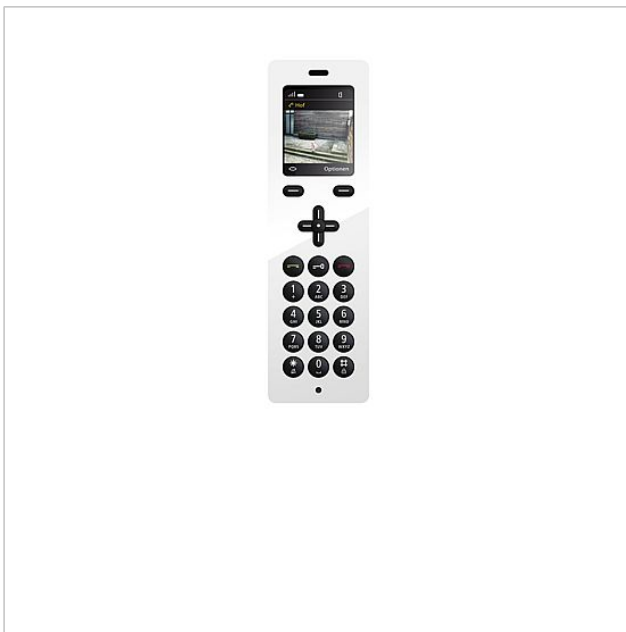

Accessories

Article designation	Article description	Colour/Material	Article no.
DR 800-0 EU	DECT Repeater	White	044817
SZM 851-0 A/S GB	Siedle Scope supplementary cordless handset with charging tray	Aluminium/Black	044745
SZM 851-0 E/S GB	Siedle Scope supplementary cordless handset with charging tray	Stainless steel/Black	044777
SZM 851-0 EC/S GB	Siedle Scope supplementary cordless handset with charging tray	Chrome/Black	044780
SZM 851-0 EG/S GB	Siedle Scope supplementary cordless handset with charging tray	Gold/Black	044789
SZM 851-0 SH/S GB	Siedle Scope supplementary cordless handset with charging tray	High gloss black/Black	044783
SZM 851-0 WH/S GB	Siedle Scope supplementary cordless handset with charging tray	High gloss white/Black	044786

Spare parts

Article designation	Article description	Colour/Material	Article no.
S 851-0	Siedle Scope battery li-ion 3.7 V, 1000 mAh	Black	044541
S 851-0 DE	Siedle Scope base station with power supply unit	Miscellaneous	029890

Siedle Scope
S 851-0 GB

Page 4

Siedle Scope
S 851-0 GB

Page 5

Siedle Scope
S 851-0 GB

Page 6

S 851-0, SGM 650-0 Siedle Scope, Smart Gateway Mini	Product information	1,1 MB	Download
S 851-0, SGM 650-0 Siedle Scope and Smart Gateway Mini	Manual	8,4 MB	Download
	Additional information	666 kB	Download
S 851-0, SGM 650-0 Siedle Scope and Smart Gateway Mini		4,4 MB	Download
S 851-0 Siedle Scope Declaration of Conformity	Declaration of Conformity	405 kB	Download