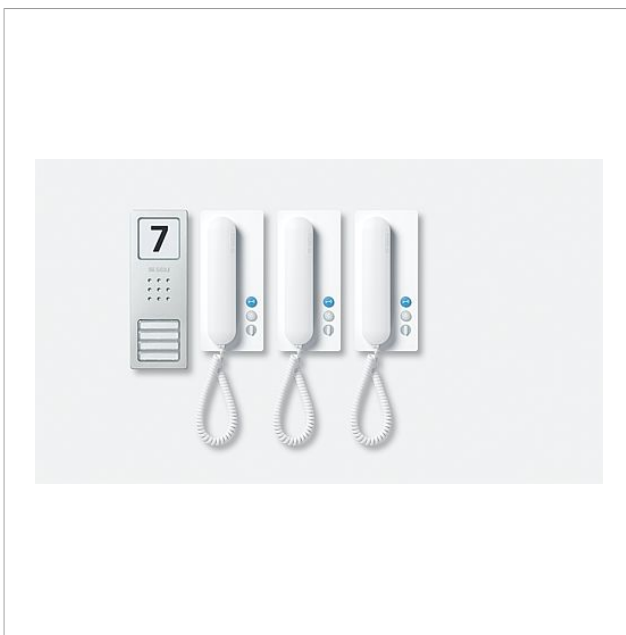

Compact audio set
SET CA 812-1

Page 3