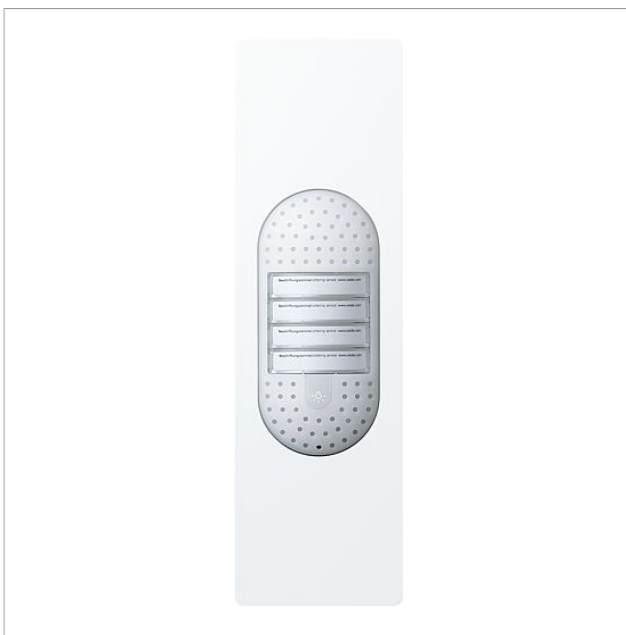

Select doorstation
audio
STA 850-1

Page 3